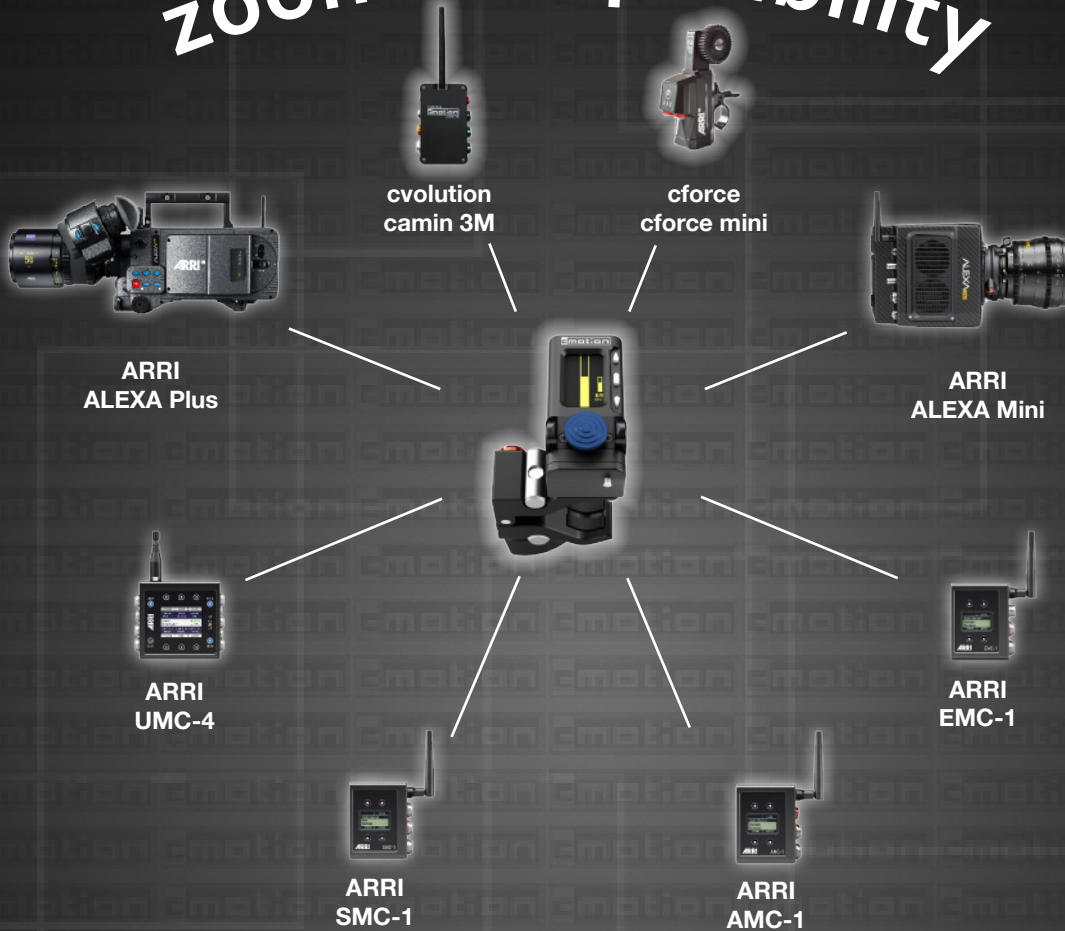

Emotion

zoom compatibility

FUNCTION	camin 3M	cforce / cforce mini	Alexa PLUS	Alexa Mini	UMC-4	SMC-1	AMC-1	EMC-1
cabled communication	LCB-cable**	LCB-cable**	cable K2.0007318	LCB-cable** via cforce motors	cable K2.0007318	cable K2.0007318	cable K2.0007318	cable K2.0007318
run/stop control	No	No	Yes*	Yes*	No	No	No	No
display LDS	Yes	No	Yes	Yes	Yes	No	No	No
split control with wireless handunit	Yes	No	Yes	Yes	Yes	No	Yes	Yes
motor torque setting	Yes	No	No	No	No	No	No	No
motor scale setting	Yes	No	No	No	No	No	No	No
motor direction setting	Yes	Yes	Yes	Yes	Yes	Yes	Yes	Yes
display distance measurement	Yes	No	Yes	Yes	Yes	No	No	No
change camera settings	No	No	No	No	No	No	No	No
control different scales (F,I,Z)	Yes	Yes	No	Yes	No	No	No	No
motor calibration	Yes	Yes	Yes	Yes	Yes	Yes	Yes	Yes
marker recall	Yes*	Yes*	Yes*	Yes*	Yes*	Yes*	Yes*	Yes*
assignable user buttons	Yes*	Yes*	Yes*	Yes*	Yes*	Yes*	Yes*	Yes*
sensitivity adjustment	Yes*	Yes*	Yes*	Yes*	Yes*	Yes*	Yes*	Yes*

* from software-release 3.10.17

** LCB cables available in a variety of lengths