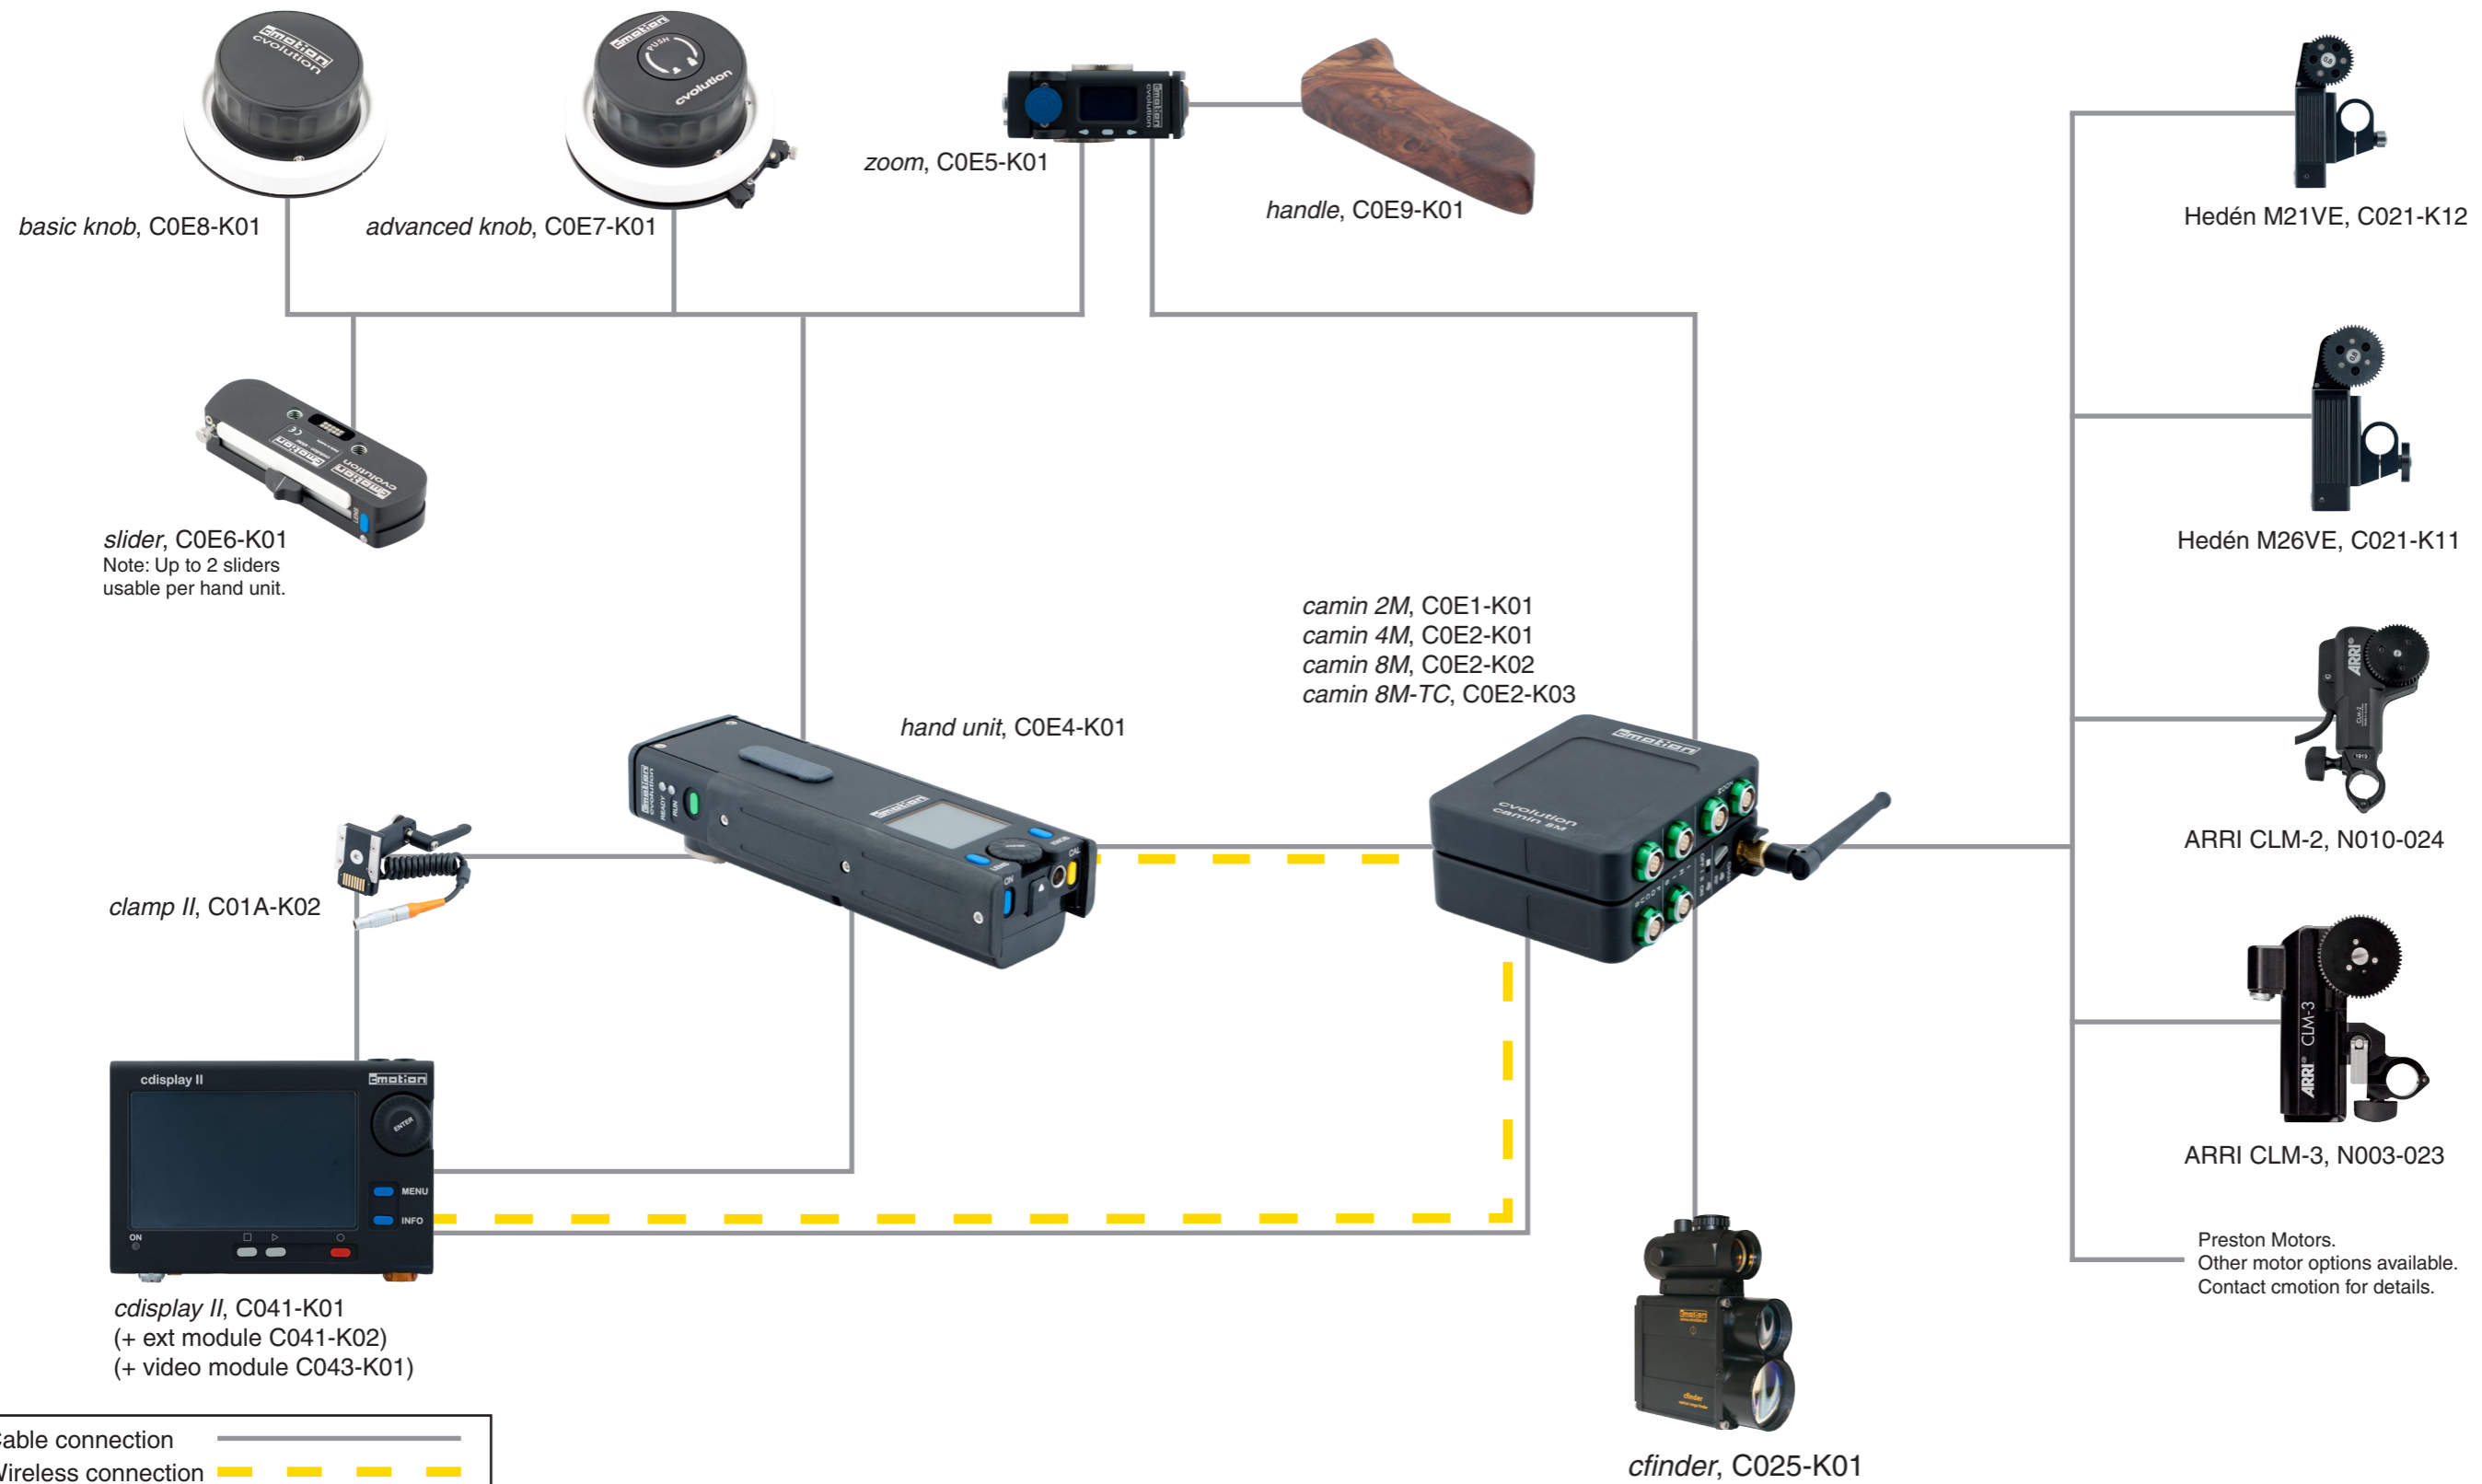

evolution System Overview

Cable connection ———
 Wireless connection - - - - -

For camera connection options refer to our Camera Connection sheet.
 For detailed cable information refer to the Cable Overview sheet or the Cable Guide.

cfinder, C025-K01

Other rangefinder options available.
 Contact cmotion for details.