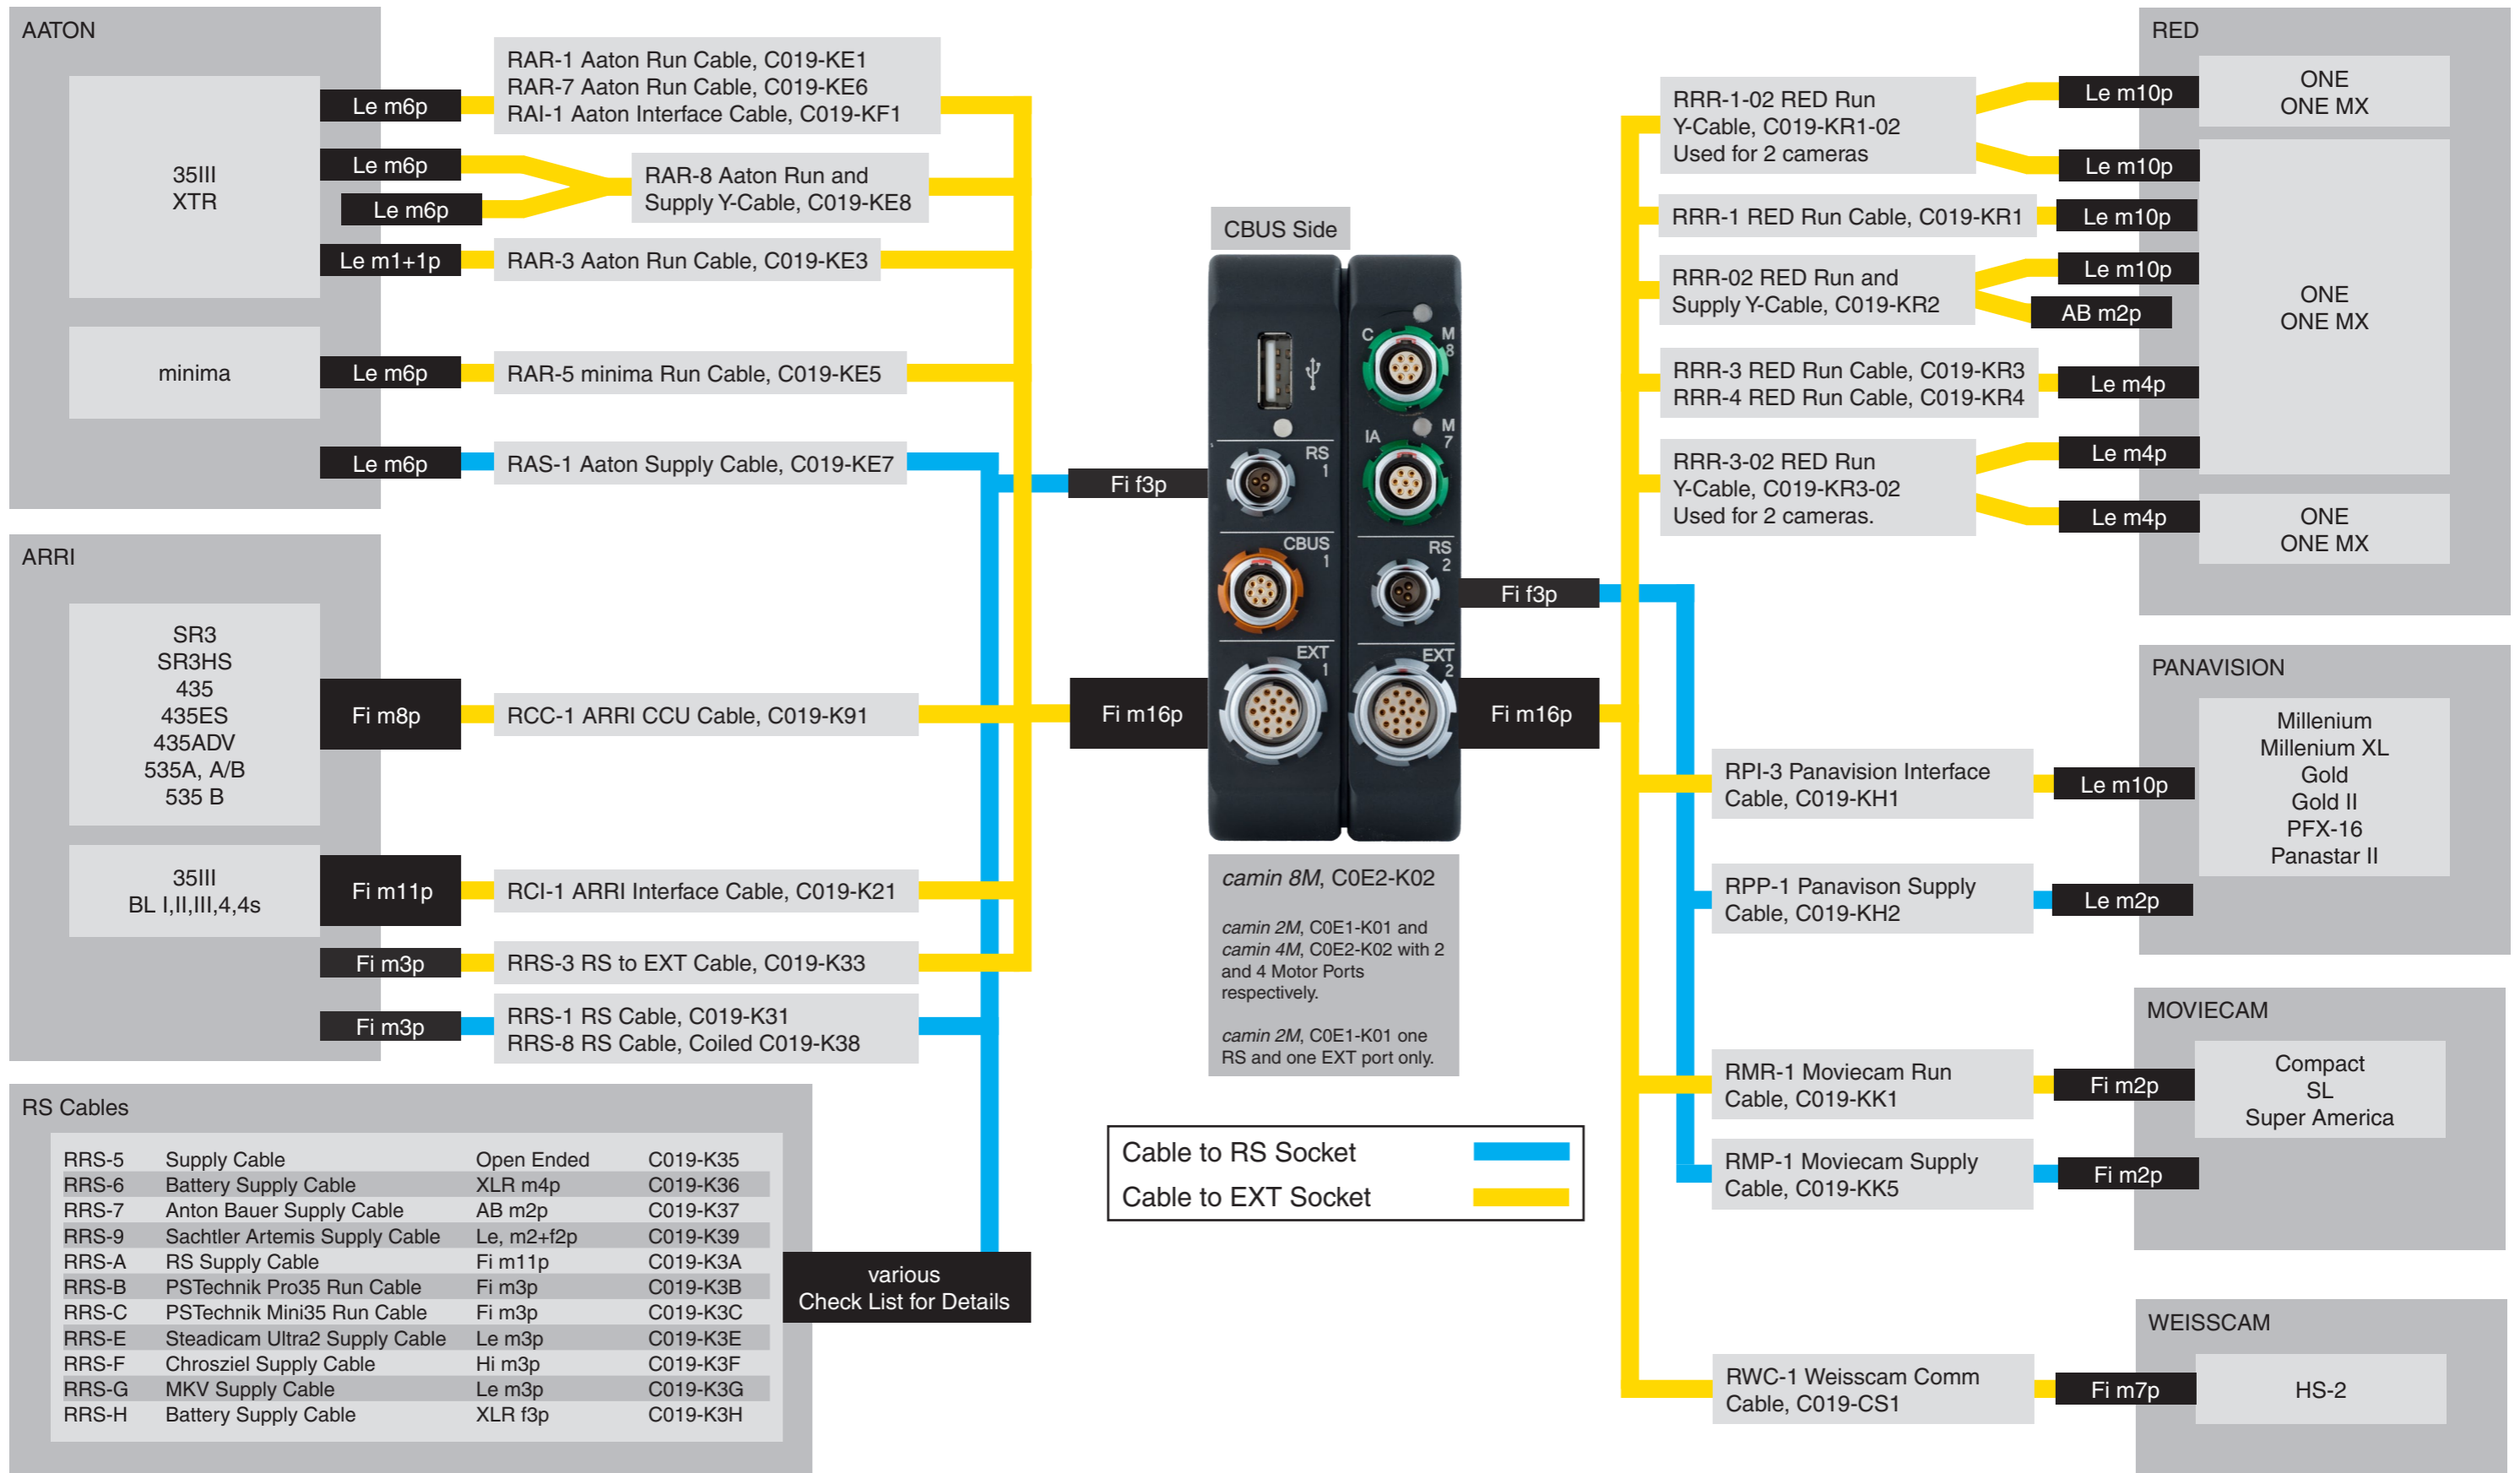

evolution System Camera Connection Overview

RS Cables

| | | | |
|-------|-------------------------------|------------|----------|
| RRS-5 | Supply Cable | Open Ended | C019-K35 |
| RRS-6 | Battery Supply Cable | XLR m4p | C019-K36 |
| RRS-7 | Anton Bauer Supply Cable | AB m2p | C019-K37 |
| RRS-9 | Sachtler Artemis Supply Cable | Le, m2+f2p | C019-K39 |
| RRS-A | RS Supply Cable | Fi m11p | C019-K3A |
| RRS-B | PSTechnik Pro35 Run Cable | Fi m3p | C019-K3B |
| RRS-C | PSTechnik Mini35 Run Cable | Fi m3p | C019-K3C |
| RRS-E | Steadicam Ultra2 Supply Cable | Le m3p | C019-K3E |
| RRS-F | Chrosziel Supply Cable | Hi m3p | C019-K3F |
| RRS-G | MKV Supply Cable | Le m3p | C019-K3G |
| RRS-H | Battery Supply Cable | XLR f3p | C019-K3H |